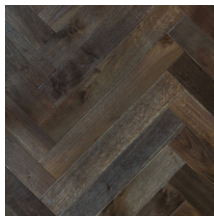

We love everything about the look of Herringbone flooring. No other floor choice has the ability to transcend the gap between classic and contemporary. This collection is composed of genuine French Oak that is finished in a selection of our six most popular Signature Range Oak colour schemes.

COLOURS

Smoked Linen

Driftwood

Apollo*

Moondance

Oatmeal Stout

Adirondack*

PRODUCT DETAILS