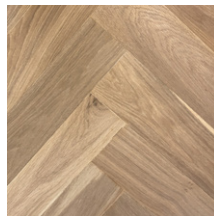

We love everything about the look of Herringbone flooring. No other floor choice has the ability to transcend the gap between classic and contemporary. This collection is composed of genuine French Oak that is finished in a selection of our six most popular Signature Range Oak colour schemes.

COLOURS

Smoked Linen

Driftwood

Apollo*

Moondance

Oatmeal Stout

Adirondack*

PRODUCT DETAILS