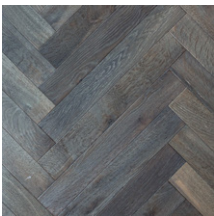

We love everything about the look of Herringbone flooring. No other floor choice has the ability to transcend the gap between classic and contemporary. This collection is composed of genuine French Oak that is finished in a selection of our six most popular Signature Range Oak colour schemes.

COLOURS

Smoked Linen

Driftwood

Apollo*

Moondance

Oatmeal Stout

Adirondack*

PRODUCT DETAILS